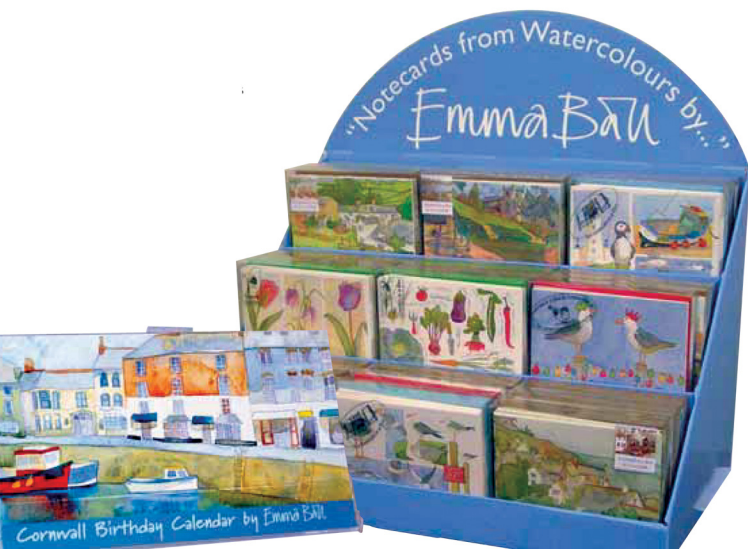

CF03 Double Oven Glove   CF02 Oven Mitt