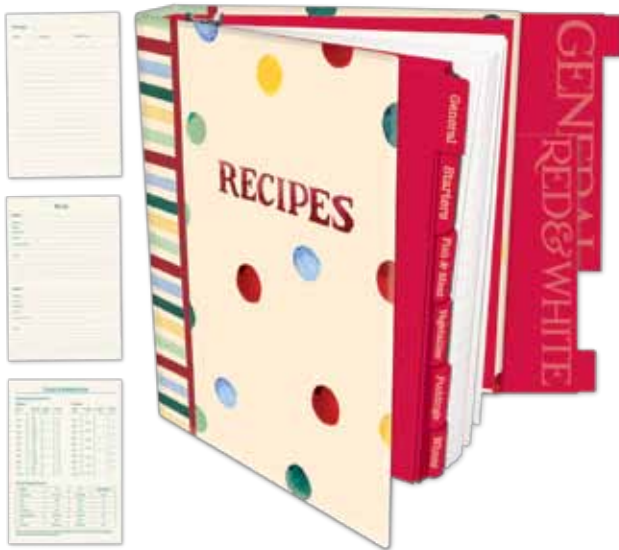

Notepad & Concertina File
EBPDS5546
Barcode: 50551705 5546 6
Pack Sizes: Inner 6 Outer 48

Slim Twin Wiro Notebook
EBPDS6353
Barcode: 50551705 6353 9
Pack Sizes: Inner 4 Outer 48

7 Day to do Pad

EBPDS6351

Barcode: 50551705 6351 5

Pack Sizes: Inner 4 Outer 48

Recipe Journal

EBPDS5545

Barcode: 50551705 5545 9

Pack Sizes: Inner 4 Outer 24

Includes sections for fish & meat, vegetables, puddings, wine and cooks reference pages.